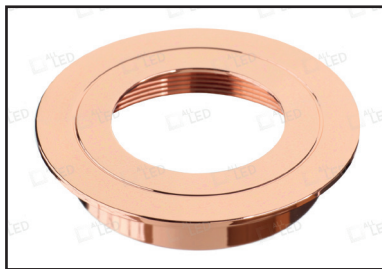

AGL045AL - Noble 3

3W 350mA IP65 Ground Light Matte
Brushed Aluminium Finish

NOBLE™

PRODUCT FEATURES

- IP65 Rating
- 3W COB LED
- Glare-Reducing Baffle Design
- Driveover Rated At 2 Metric Tonnes When
- Used in 48mm Mounting Sleeve (AGL/MS048)*
- Interchangeable Bezels Available*
- Narrow Beam Angle
- Toughened Flush Glass
- Slim Bezel
- 350mA Constant Current (Series Wiring)
- Dimmable With Dimmable Driver*
- 1 Metre Pre-Wired Cable

TECHNICAL SPECIFICATIONS

PRODUCT CODE	AGL045AL/30	AGL045AL/40
Power	3W	3W
Lumens	≤165lm	≤190lm
Colour Temperature	3000K	4000K
Beam Angle	30°	30°
CRI	>80	>80
Ingress Protection	IP65	IP65
Lifetime (Hours to lm70)	50,000 Hrs	50,000 Hrs
Temperature	-20°C~+50°C	-20°C~+50°C
Operating Current	350mA	350mA

Antique Brass Bezel**
AGL045BZ/AB

Brushed Brass Bezel**
AGL045BZ/BB

Carbon Black Bezel**
AGL045BZ/BLK

Polished Copper Bezel**
AGL045BZ/COP

Polar White Bezel**
AGL045BZ/WH

--	--	--	--	--	--	--	--	--	--	--	--	--	--