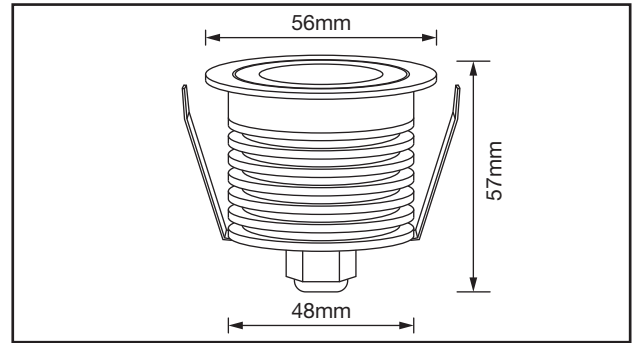

AGL045AL - Noble 3

3W 350mA IP65 Ground Light Matte
Brushed Aluminium Finish

NOBLE™

PRODUCT FEATURES

- IP65 Rating
- 3W COB LED
- Glare-Reducing Baffle Design
- Driveover Rated At 2 Metric Tonnes When
- Used in 48mm Mounting Sleeve (AGL/MS048)*
- Interchangeable Bezels Available*
- Narrow Beam Angle
- Toughened Flush Glass
- Slim Bezel
- 350mA Constant Current (Series Wiring)
- Dimmable With Dimmable Driver*
- 1 Metre Pre-Wired Cable

TECHNICAL SPECIFICATIONS

PRODUCT CODE	AGL045AL/30	AGL045AL/40
Power	3W	3W
Lumens	≤165lm	≤190lm
Colour Temperature	3000K	4000K
Beam Angle	30°	30°
CRI	>80	>80
Ingress Protection	IP65	IP65
Lifetime (Hours to lm70)	50,000 Hrs	50,000 Hrs
Temperature	-20°C~+50°C	-20°C~+50°C
Operating Current	350mA	350mA